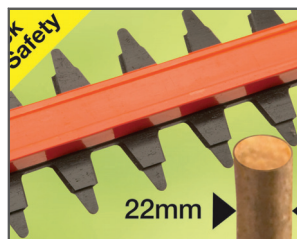

QUALITY BLADE
Diamond ground double action blades for a faster, neater finish.