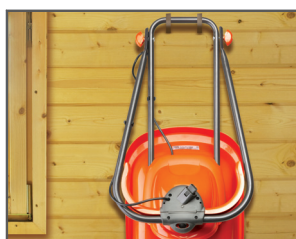

Flymo Turbo Lite 330

A lightweight non grass collecting electric hover mower, for those that cut the lawn regularly. Ideal for small to medium residential gardens.

Suitable for small to medium sized gardens, the Flymo Turbo Lite 330 uses its powerful 1150W electric motor to float on a cushion of air whilst cutting the grass. Easy to store and carry this electric hover lawnmower is suitable for all to use.

**MICRO LITE -
EASY TO STORE**
Easy to store

**TURBO 400 -
EASY TO CARRY**
Easy to carry

**TURBO 400 - FLOATS ON
A CUSHION OF AIR**
Floats on a cushion of air
and cuts easily in any
direction.

FEATURES

- Medium-Large
- Powerful motor
- Recycling the grass
- Advanced switch system
- Easy to clean

Technical Data

Power	1150 W
Cutting specifications	
Cutting width	33 cm / 12.99 inch
Product Dimensions	
Weight	6.5 kg / 14.33 lbs
Emission, vibration & noise data	
Sound power level, guaranteed (LWA)	96 dB(A)
Sound pressure level at operators ear	82.4 dB(A)
Vibrations handlebar	0.8 m/s ²