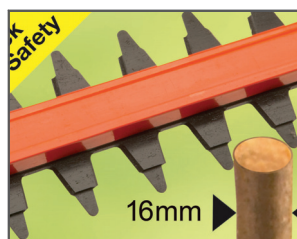

# Flymo EasiCut 450

**Powerful electric hedge trimmer with unique handle design for easy and comfortable trimming of hedges and bushes.**

*Powerful electric hedge trimmer.*

*Unique handle design for easy and comfortable trimming of hedges and bushes.*

**UNIQUE CENTRAL HANDLE**  
Unique central handle designed for easier, safer use.

**CUTTING BLADES**  
Diamond ground double action cutting blades for a faster, neater finish.

**SAFETY BELT CLIP**  
Spiral self retracting safety cable with belt clip.

**Motor specification**

Power rating 450 W

**Standard equipment**

Knife Length 45 cm / 17.72 inch

Teeth opening 16 mm / 0.63 "

Blade sheath Yes

Two handed safety switch Yes

**Vibration & noise data**