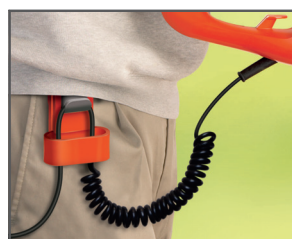

# Flymo EasiCut 450

**Powerful electric hedge trimmer with unique handle design for easy and comfortable trimming of hedges and bushes.**

*Powerful electric hedge trimmer.*

*Unique handle design for easy and comfortable trimming of hedges and bushes.*

**UNIQUE CENTRAL HANDLE**  
Unique central handle designed for easier, safer use.

**CUTTING BLADES**  
Diamond ground double action cutting blades for a faster, neater finish.

**SAFETY BELT CLIP**  
Spiral self retracting safety cable with belt clip.

**Motor specification**

Power rating 450 W

**Standard equipment**

Knife Length 45 cm / 17.72 inch

Teeth opening 16 mm / 0.63 "

Blade sheath Yes

Two handed safety switch Yes

**Vibration & noise data**