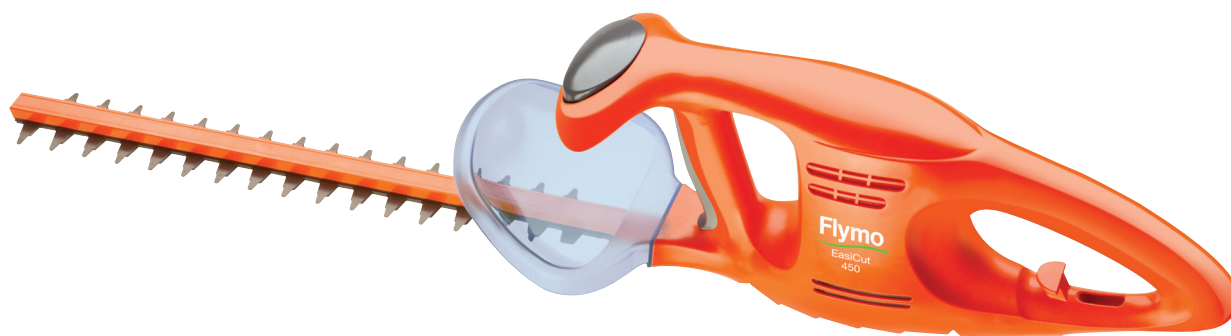

# Flymo EasiCut 450

**Powerful electric hedge trimmer with unique handle design for easy and comfortable trimming of hedges and bushes.**

*Powerful electric hedge trimmer.*

*Unique handle design for easy and comfortable trimming of hedges and bushes.*

**UNIQUE CENTRAL HANDLE**  
Unique central handle designed for easier, safer use.

**CUTTING BLADES**  
Diamond ground double action cutting blades for a faster, neater finish.

**SAFETY BELT CLIP**  
Spiral self retracting safety cable with belt clip.

**Motor specification**

Power rating 450 W

**Standard equipment**

Knife Length 45 cm / 17.72 inch

Teeth opening 16 mm / 0.63 "

Blade sheath Yes

Two handed safety switch Yes

**Vibration & noise data**