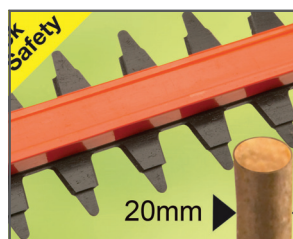

Flymo EasiCut 510

Powerful electric hedge trimmer with unique handle design for easy and comfortable trimming of hedges and bushes.

Powerful electric hedge trimmer with unique handle design for easy and comfortable trimming of hedges and bushes.

UNIQUE CENTRAL HANDLE
Unique central handle designed for easier, safer use.

SAFETY BELT CLIP
Spiral self retracting safety cable with belt clip.

CUTTING BLADES
Diamond ground double action blades for a faster, neater finish.

Motor specification

Power rating 500 W

Standard equipment

Knife Length 51 cm / 20.08 inch

Teeth opening 20 mm / 0.79 "

Blade sheath Yes

Two handed safety switch Yes

Vibration & noise data