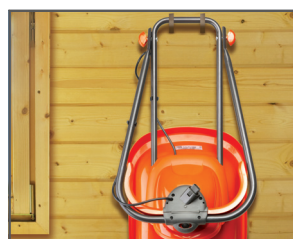

# Flymo Turbo 400

**The most powerful non grass collecting hover mower in the Flymo range. Perfect for medium and larger residential gardens that are cut regularly.**

*The most powerful non-collecting hover mower in the Flymo range. The Turbo 400 is fitted with a massive 1500W motor making it suitable for medium to large sized gardens. Easy to store and carry this electric hover lawnmower is suitable for all to use.*

**TURBO 400 - FLOATS ON A CUSHION OF AIR**

Floats on a cushion of air and cuts easily in any direction.

**TURBO 400 - EASY TO CARRY**

Easy to carry

**MICRO LITE - EASY TO STORE**

Easy to store

## FEATURES

- Medium-Large
- Powerful motor
- Recycling the grass
- Advanced switch system
- Easy to clean

### Technical Data

Power	1500 W
<b>Cutting specifications</b>	
Cutting width	40 cm / 15.75 inch
<b>Product Dimensions</b>	
Weight	7.8 kg / 16.53 lbs
<b>Emission, vibration &amp; noise data</b>	
Sound power level, guaranteed (LWA)	95 dB(A)
Sound pressure level at operators ear	82.7 dB(A)
Vibrations handlebar	1.22 m/s <sup>2</sup>